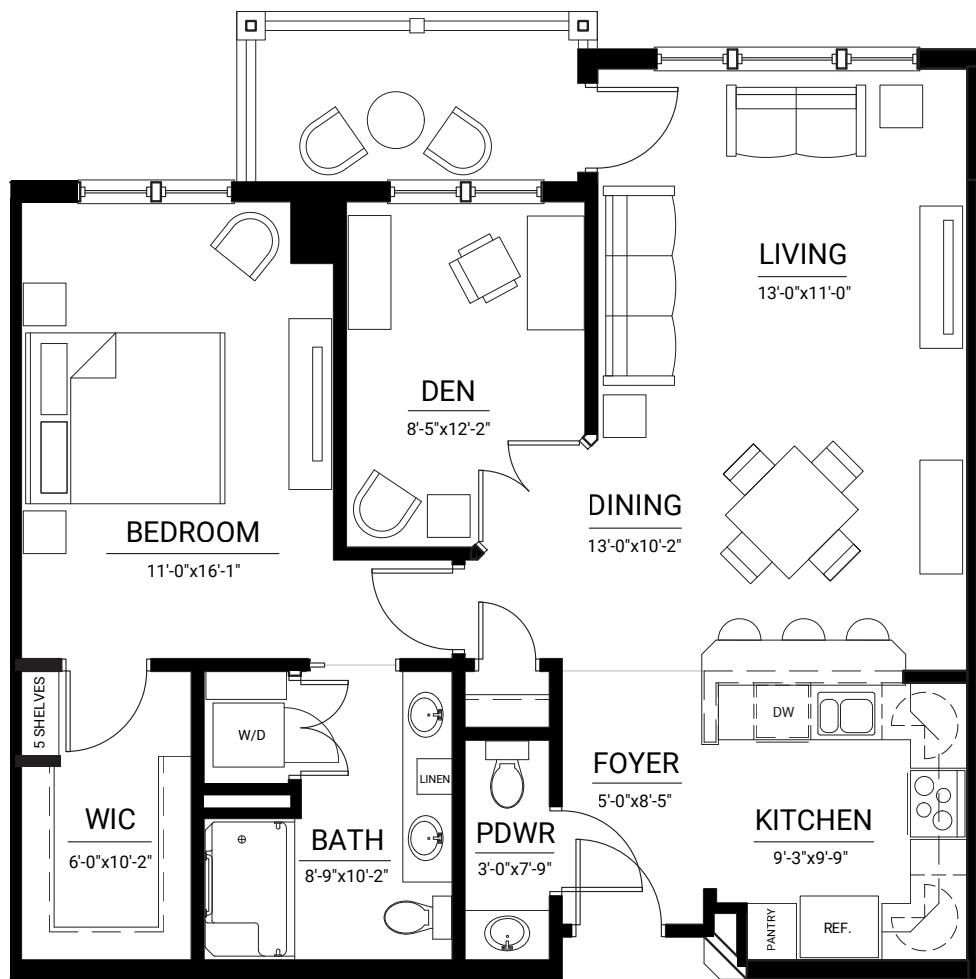

StoneBriar

at Burcham Hills®

Agate

One Bedroom with Den • 982 Square Feet

Scale: 1/4" = 1'-0"

* Room sizes are approximate and subject to change.

2700 Burcham Drive • East Lansing, MI 48823 • (517) 827-1062 • Fax: (517) 351-9938