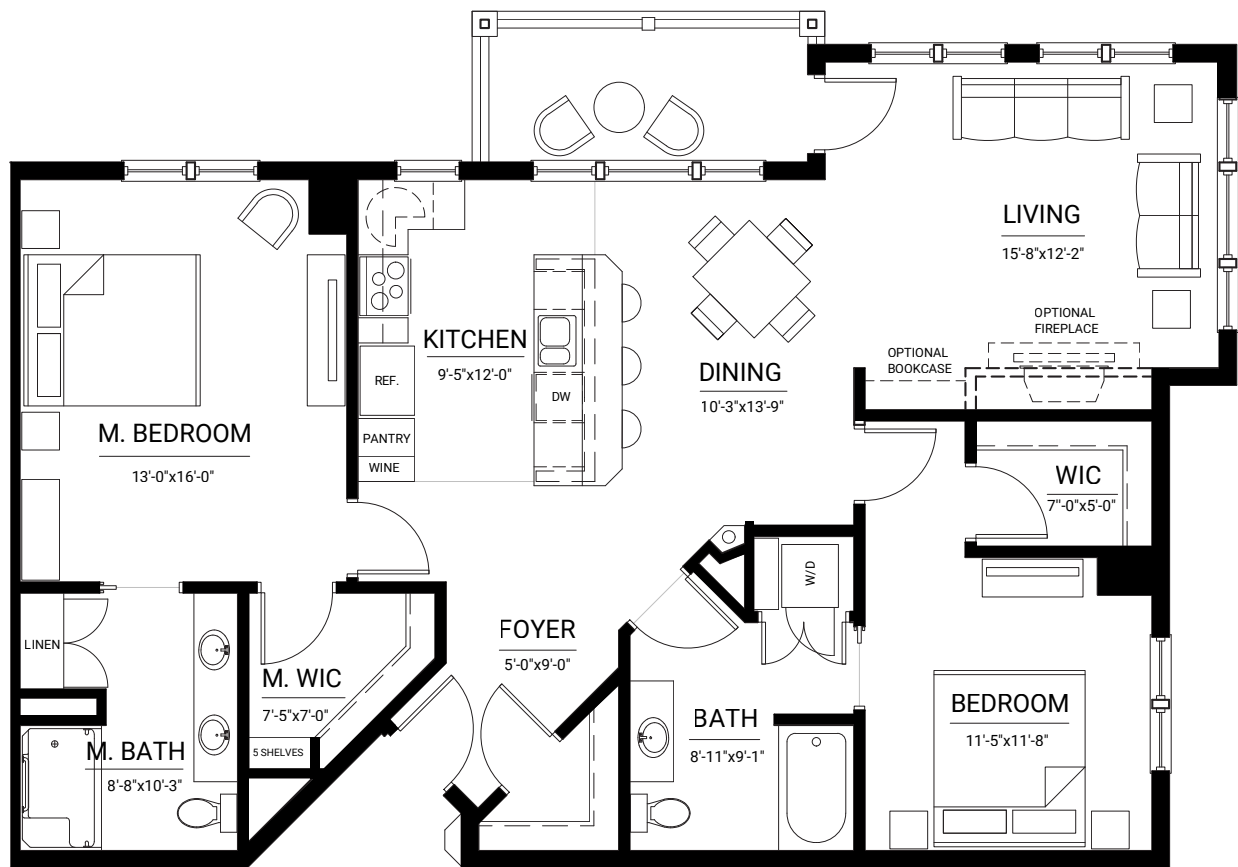

StoneBriar

at Burcham Hills®

Carnelian

Two Bedroom, Outside Corner • 1,306 Square Feet

Scale: 1/4" = 1'-0"

* Room sizes are approximate and subject to change.

2700 Burcham Drive • East Lansing, MI 48823 • (517) 827-1062 • Fax: (517) 351-9938